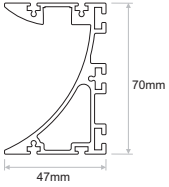

Recessed

PRF.029
PRFW029

PRF.029
PRFW029

Trimless

ACC.069

ACC.069

ARC Recessed

ARC Trimless

Image	Code	Description	Length	Design-Detail
	PRF.038 PRFW038	ARC alum.prof. / Non-Anodized ARC alum.prof. / White Painted	2m 2m	
	PRF.029 PRFW029	ANGLE alum.prof. / Non-Anodized ANGLE alum.prof. / White Painted	2m 2m	 
	COV.023 COV.024 COV.025 COV.026 COV.038	POLYCARBONATE MILKY COVER POLYCARBONATE MILKY SATIN COVER POLYCARBONATE RULED COVER POLYCARBONATE CLEAR COVER POLYCARBONATE BLACK SATIN COVER	2m 2m 2m 2m 2m	 
	COV.018 COV.017 COV.007	POLYCARBONATE CLEAR COVER POLYCARBONATE OPAL COVER PMMA FROSTED COVER	2m 2m 2m	 
	CAP.062 CAPW062	END CAP / Non-Anodized END CAP / White Painted		
	CAR063 CAPW063	RECESSED END CAP / Non-Anodized RECESSED END CAP / White Painted		
	CAR069	BASE CAP		
	ACC.069	PERFORATED HOLDER FOR PLASTERBOARD		 
	ACC.071	RETAINING SPRING		
	ACC.056	EXTENSION LINE		
	ACC.057	90° CORNER EXTENSION		
	ACC.058	60° CORNER EXTENSION		
	ACC.059	45° CORNER EXTENSION		